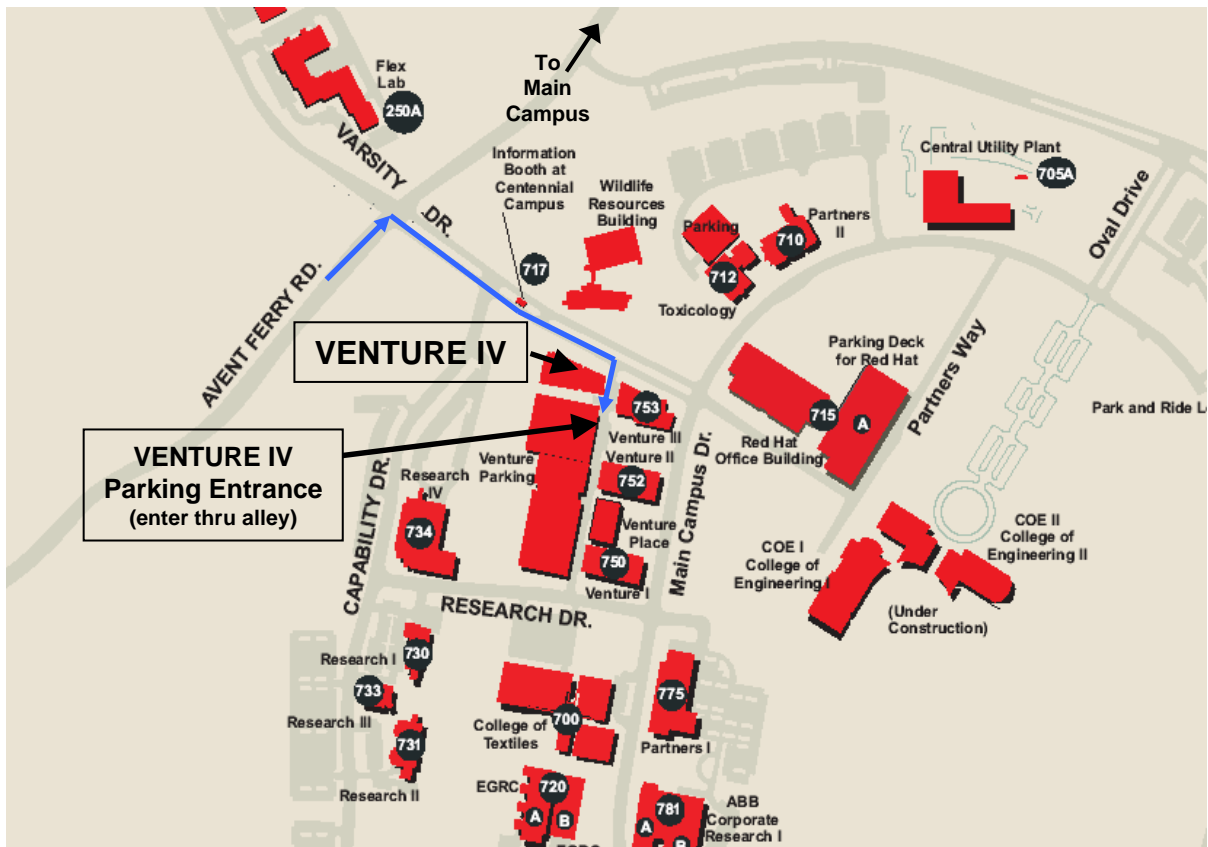

**I-40 coming east**

Take Gorman Street exit. Turn left onto Gorman. Turn right at third light onto Avent Ferry Road. Pass Trailwood Drive (light) and turn right at next light onto Varsity Drive.

**I-40 coming west**

Take Lake Wheeler Road Exit; turn right onto Lake Wheeler. Turn left at first light onto Centennial Parkway; follow to end. Turn left on Avent Ferry Rd. Turn left at first light onto Varsity Drive.

**Inside the Raleigh Beltline**

Take Western Boulevard to Avent Ferry Road. Turn south (downhill). Turn left at the second light onto Varsity Drive.

TOP: Getting to the NC STATE Centennial Campus

BOTTOM: Centennial Campus; CIPM is on the bottom floor of Venture IV in Suite 110.