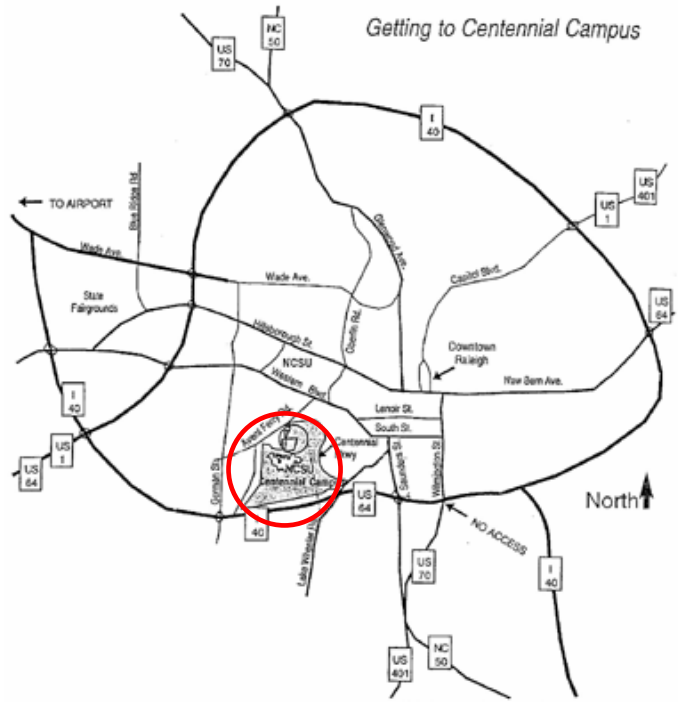

**I-40 coming east**

Take Gorman Street exit. Turn left onto Gorman. Turn right at third light onto Avent Ferry Road. Pass Trailwood Drive (light) and turn right at next light onto Varsity Drive.

**I-40 coming west**

Take Lake Wheeler Road Exit; turn right onto Lake Wheeler. Turn left at first light onto Centennial Parkway; follow to end. Turn left on Avent Ferry Rd. Turn left at first light onto Varsity Drive.

**Inside the Raleigh Beltline**

Take Western Boulevard to Avent Ferry Road. Turn south (downhill). Turn left at the second light onto Varsity Drive.

TOP: Getting to the NC STATE Centennial Campus

BOTTOM: Centennial Campus; CIPM is on the bottom floor of Venture IV in Suite 110.